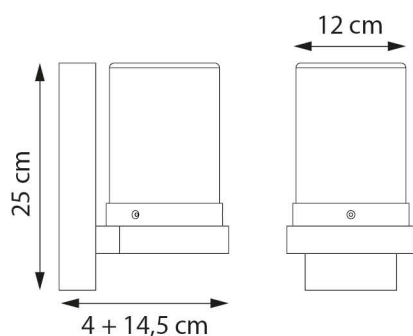

MAINTENANCE

<http://www.royalbotania.com/maintenance>